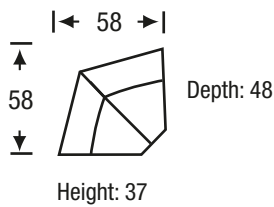

WEDGE

Height: 37

RECLINING CHAIR