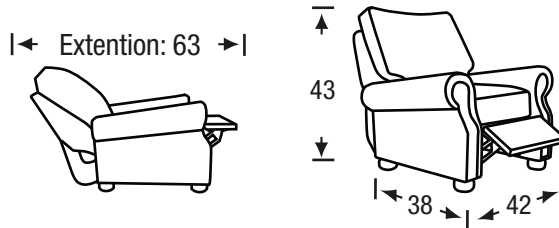

Beaumont

Sizes may vary slightly • All sizes in inches

RECLINING CHAIR