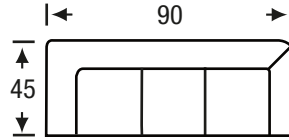

Height: 37

SOFA RETURN
LAF/RAF