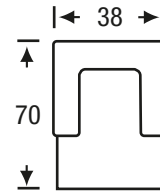

Height: 37

CHAISE