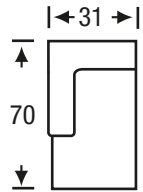

Height: 37

LAF/RAF
CHAISE