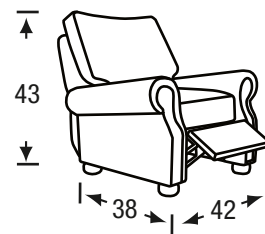

RECLINING CHAIR

8-Way
hand tied
Spring Construction