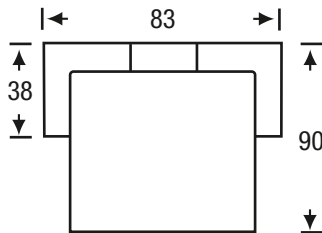

SOFA BED-QUEEN

Height: 39

Extension: 63