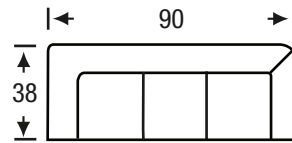

SOFA RETURN
LAF/RAF

Height: 39