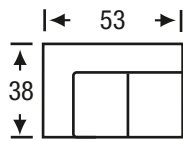

Height: 39

LAF/RAF
LOVESEAT