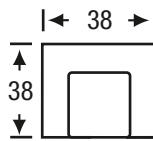

Height: 39

CHAIR